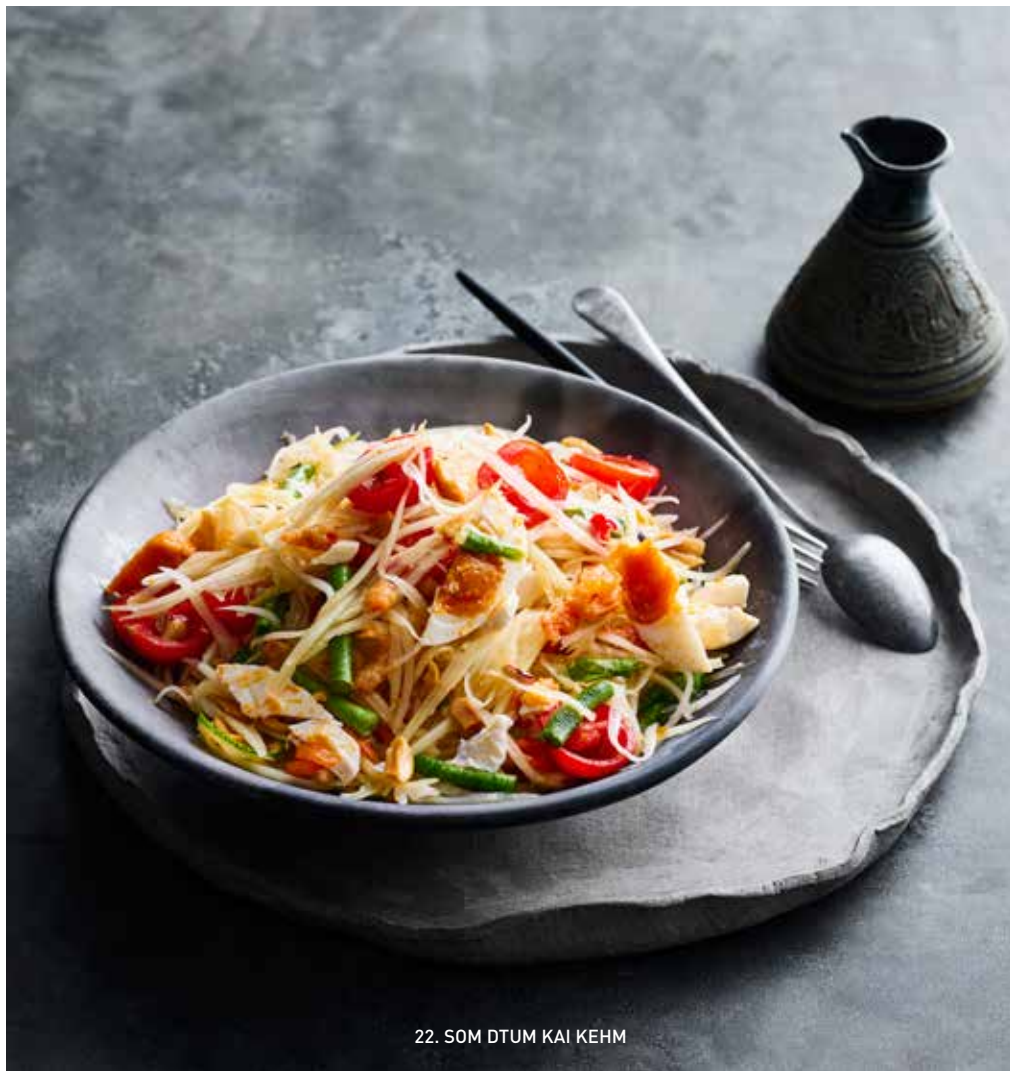

13. PORK RIBS

22. SOM DTUM KAI KEHM